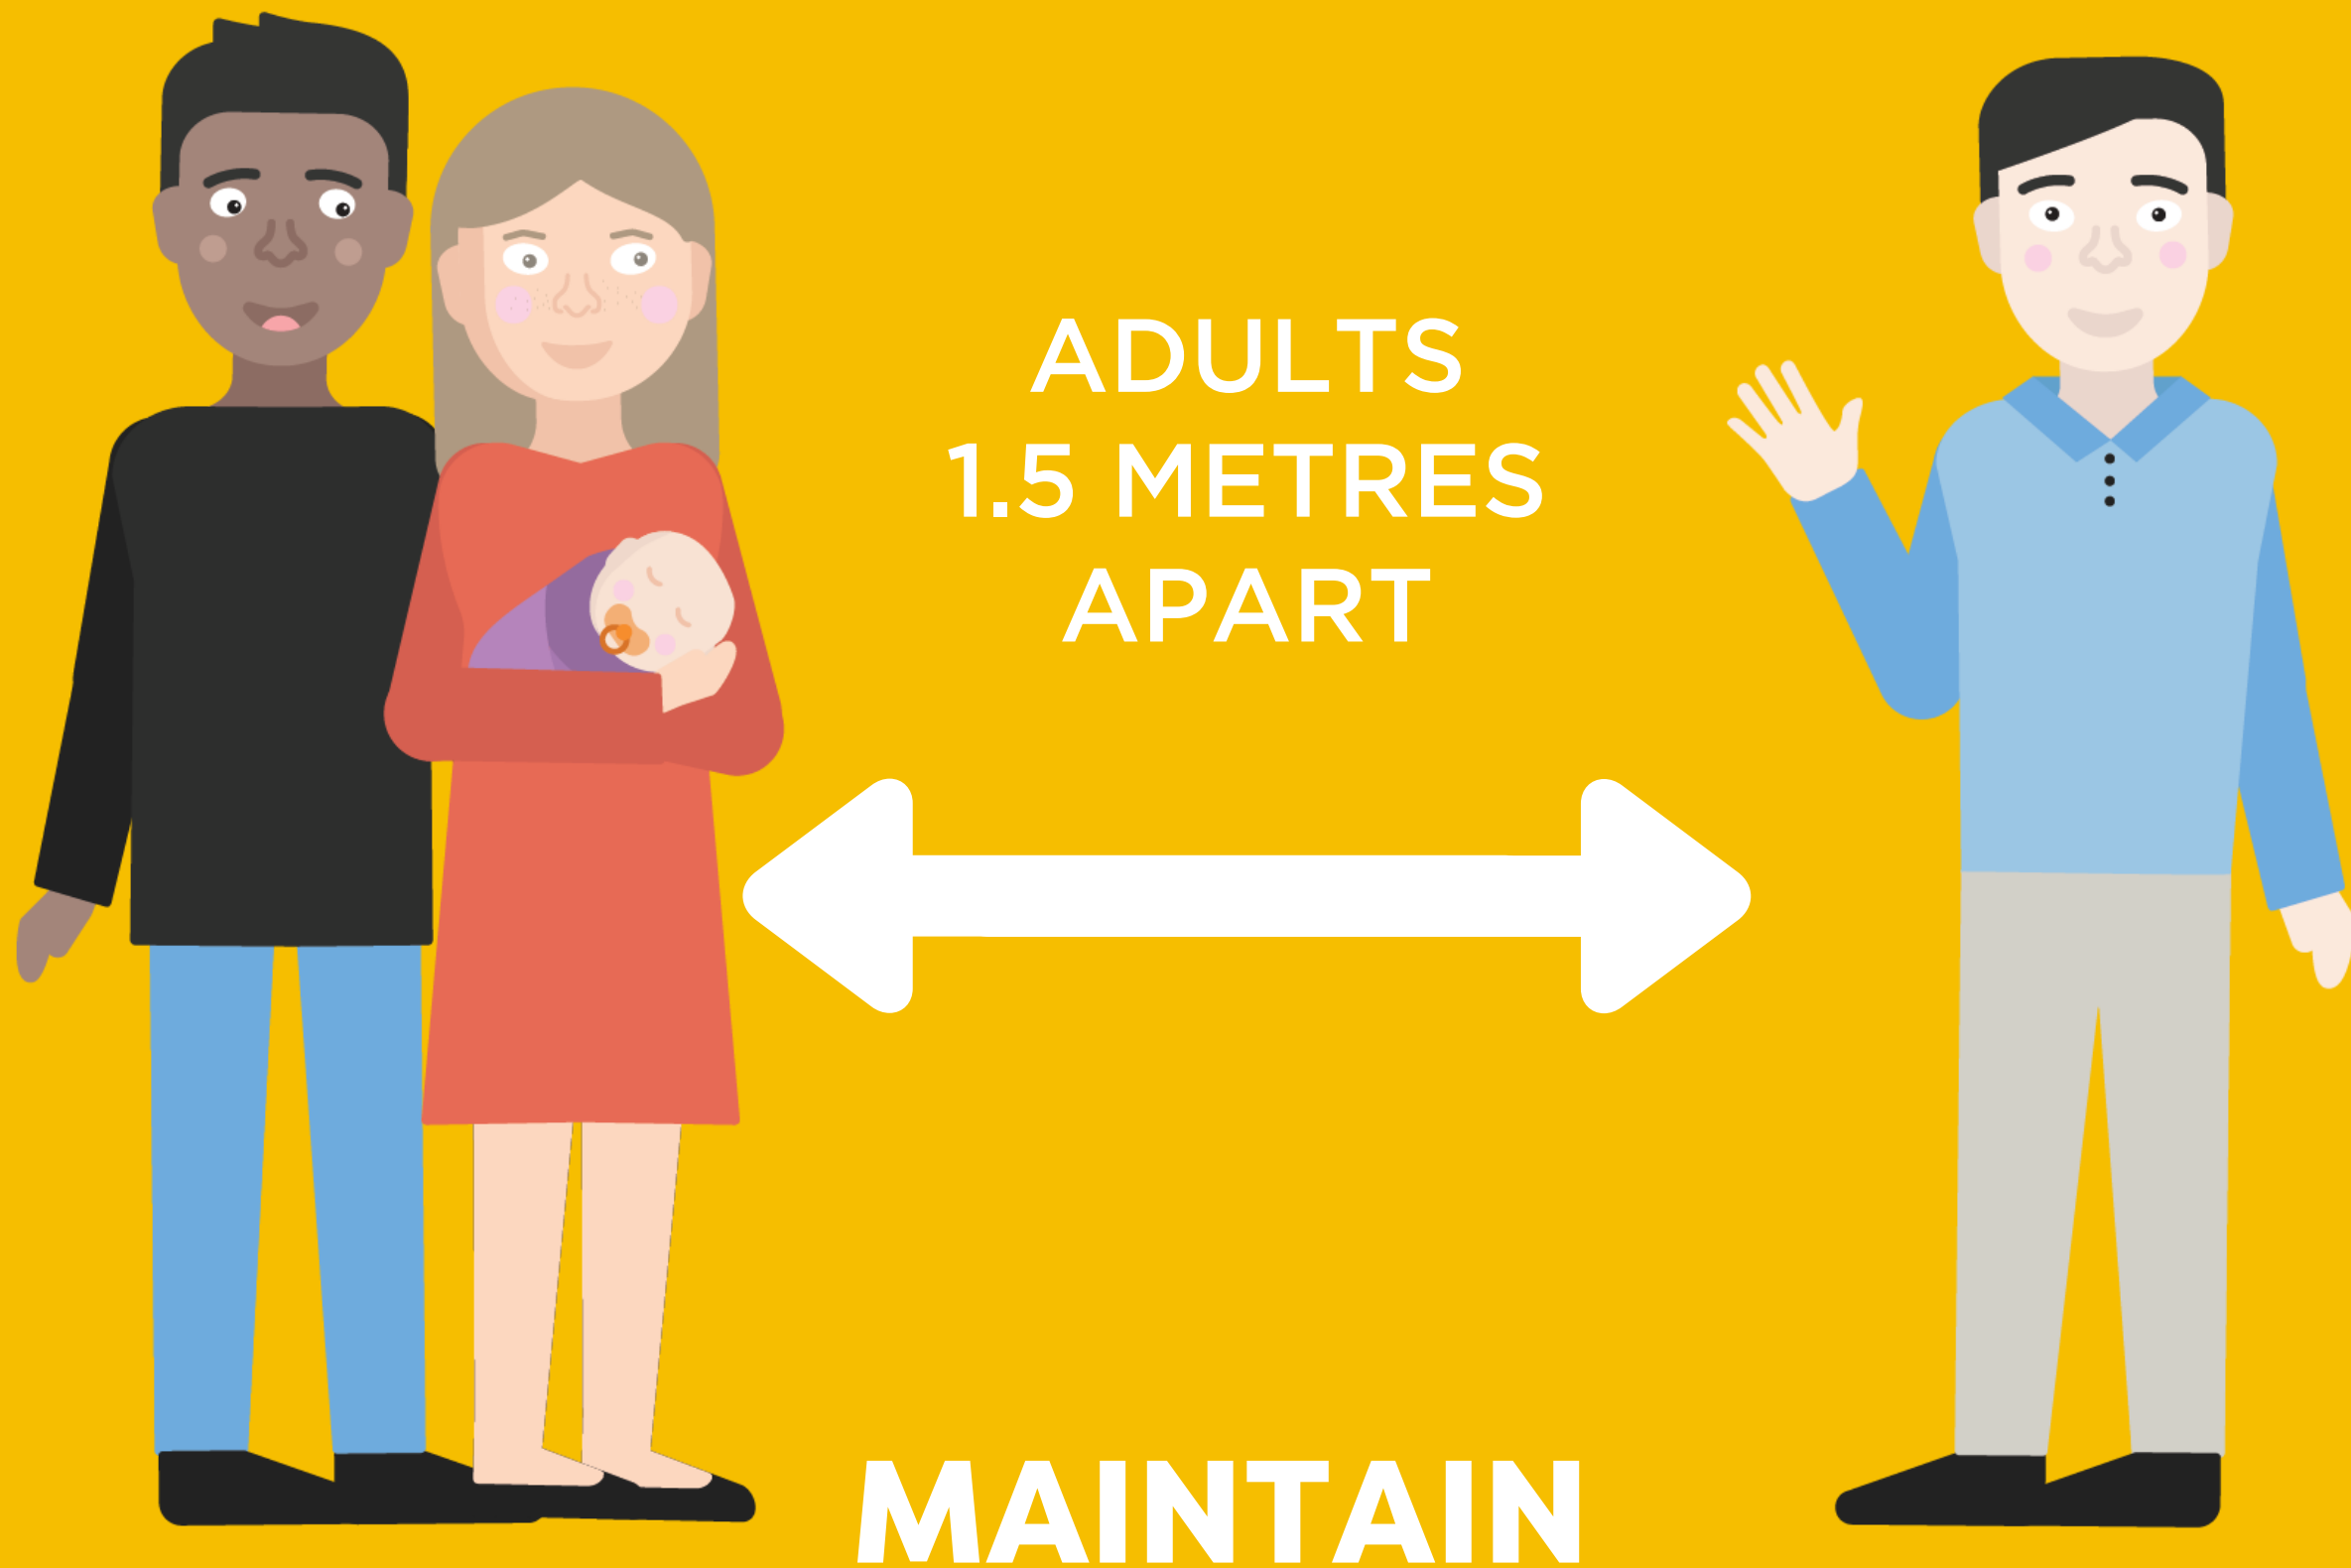

Healthy and Safe at Playgroup

PHYSICAL DISTANCING

Maintain at least 1.5 metres
between yourself and others.
Avoid close contact
activities.